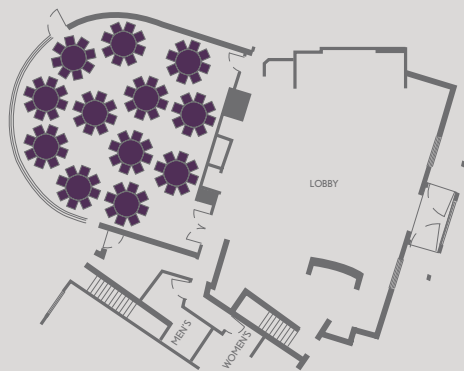

THE WESTPORT BALLROOM

- 3,200 sq. ft. of brand-new premium event space
- Spacious pre-function room with 1,100 sq. ft.
- Elegant contemporary design
- Oversized skylights offering abundant natural light
- Forest views

Square Feet	Dimensions	Round (8 per)	Round (10 per)	Classroom (2 per)	Classroom (3 per)	Theater	Reception	Exhibits
3,185 sf	65' x 49'	172 ppl	212 ppl	58 ppl	87 ppl	227 ppl	227 ppl	28 (6' x 6') ppl