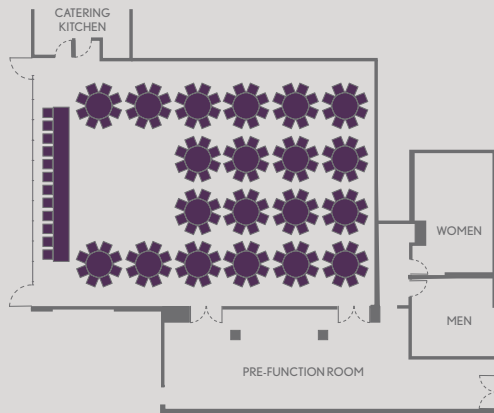

# The Westport Inn

SINCE 1960

From detailed meetings to exquisite receptions and social events, our professional staff is ready to meet your every need.

- Over 6,000 square feet of function and pre-function space throughout the Inn
- Two large event rooms

## THE WESTPORT BALLROOM

- 3,200 sq. ft. of brand-new premium event space
- Spacious pre-function room with 1,100 sq. ft.
- Elegant contemporary design
- Oversized skylights offering abundant natural light
- Forest views

Square Feet	Dimensions	Round (8 per)	Round (10 per)	Classroom (2 per)	Classroom (3 per)	Theater	Reception	Exhibits
3,185 sf	65' x 49'	172 ppl	212 ppl	58 ppl	87 ppl	227 ppl	227 ppl	28 (6' x 6') ppl

## SAUGATUK BALLROOM

- 1,400 sq. ft. of newly remodeled premium private dining and event space
- Intimate and unique
- Convenient, direct access to bar beverage service
- Bay windows

Square Feet	Dimensions	Round (8 per)	Round (10 per)	Classroom (2 per)	Classroom (3 per)	Theater	Reception	Exhibits	U-Shape/Conf.
1,400 sf	38'(irr) x 36'(irr)	96 ppl	120 ppl	36 ppl	54 ppl	90 ppl	90 ppl	14 (6'x6') ppl	47 ppl